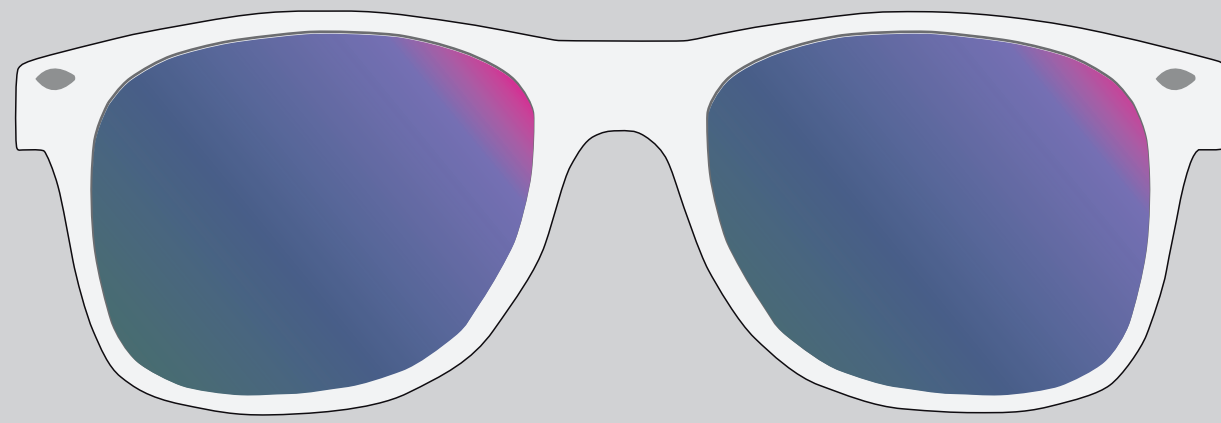

Colour(s) of item: green / white

Colour(s) of imprint: green pms 3405 c

Size of imprint: 30 x 7 mm

Position of imprint: on the both sides of the sunglasses

Impression of end result

Artwork